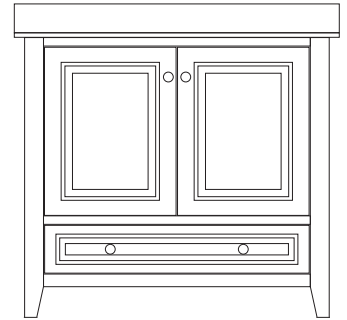

BELLATERRA HOME

Model: 602205

Tools List (Not included)

Tape Measure

Silicone

Spirit Level

Use a spirit level to ensure the vanity is level from left to right and front to back, adjust if needed.

Step 1

Apply silicone sealant evenly along the bottom of backsplash and wall. Backsplash not included and must be purchased separately. Backsplash sold separately.

Step 2

Place backsplash on the surface of the counter with the siliconed side down. Check for alignment and let it dry for 24 hours. Skip this step if backsplash was not purchased.