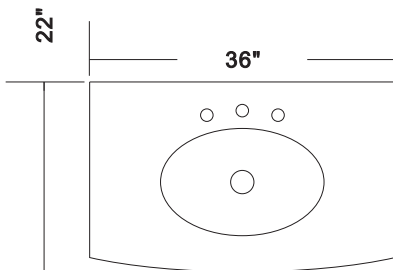

BELLATERRA HOME

Model: 602205

Tools List (Not included)

Tape Measure

Silicone

Spirit Level

Use a spirit level to ensure the vanity is level from left to right and front to back, adjust if needed.

Step 1

Apply silicone sealant evenly along the bottom of backsplash and wall. Backsplash not included and must be purchased separately. Backsplash sold separately.

Step 2

Place backsplash on the surface of the counter with the siliconed side down. Check for alignment and let it dry for 24 hours. Skip this step if backsplash was not purchased.

Step 3

Please refer to the measurement of the counter top as below.

Step 4

Please refer to the following dimensions of faucet holes for vanities with undermount square sink.

Faucet hole specification-1

Please refer to the following dimensions of faucet holes for vanities with undermount oval sink.