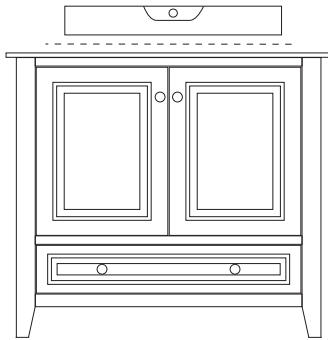

BELLATERRA HOME

Model: 602205

Tools List (Not included)

Tape Measure

Silicone

Spirit Level

Use a spirit level to ensure the vanity is level from left to right and front to back, adjust if needed.

Step 1

Apply silicone sealant evenly along the bottom of backsplash and wall. Backsplash not included and must be purchased separately. Backsplash sold separately.

Step 2

Place backsplash on the surface of the counter with the siliconed side down. Check for alignment and let it dry for 24 hours. Skip this step if backsplash was not purchased.