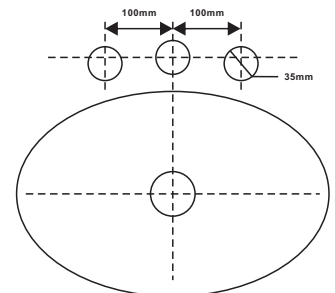

BELLATERRA HOME

Model: 602205

Tools List (Not included)

Tape Measure

Silicone

Spirit Level

Use a spirit level to ensure the vanity is level from left to right and front to back, adjust if needed.

Step 1

Step 3

Please refer to the measurement of the counter top as below.

Step 4

Please refer to the following dimensions of faucet holes for vanities with undermount square sink.

Faucet hole specification-1

Please refer to the following dimensions of faucet holes for vanities with undermount oval sink.