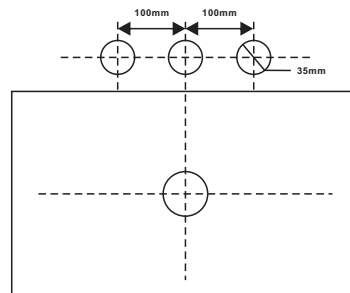

BELLATERRA HOME

Model: 602205

Tools List (Not included)

Tape Measure

Silicone

Spirit Level

Use a spirit level to ensure the vanity is level from left to right and front to back, adjust if needed.

Step 1

Step 3

Please refer to the measurement of the counter top as below.

Step 4

Please refer to the following dimensions of faucet holes for vanities with undermount square sink.

Faucet hole specification-1

Please refer to the following dimensions of faucet holes for vanities with undermount oval sink.

INSTALLATION TIPS:

install

remove

adjust the height

adjust the lateral

adjust the deep

press down the pin on this side & press up the one on another side to pull out the drawer box.

NOTE: SINK STYLE, SHAPE, FAUCET HOLES, CUTOUT ON TOP, VANITY MAY VARY FROM THE PICTURE ABOVE. INSTRUCTIONAL PURPOSE ONLY.